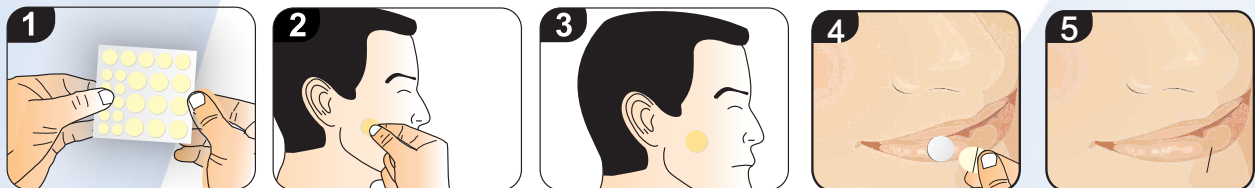

- When peeling off, gently remove it from the edge of the dressing at a low angle.

Cure-Aid® acne patches:

- 1.Cleanse your face and hands well. Gently pat dry with a clean towel.
- 2.Peel open the Cure-Aid® acne patches Cover pouch. Center one cover on the blemish.
- 3.Gently press the edges of the cover with clean and dry fingers for better adhesion.
- 4.Change your cover daily. Once the color changes to white, oily secretion has been absorbed. Replace the cover with a new one.
- 5.Keep unused covers in the plastic pouch.
- 6.If wearing makeup, apply the cover first.